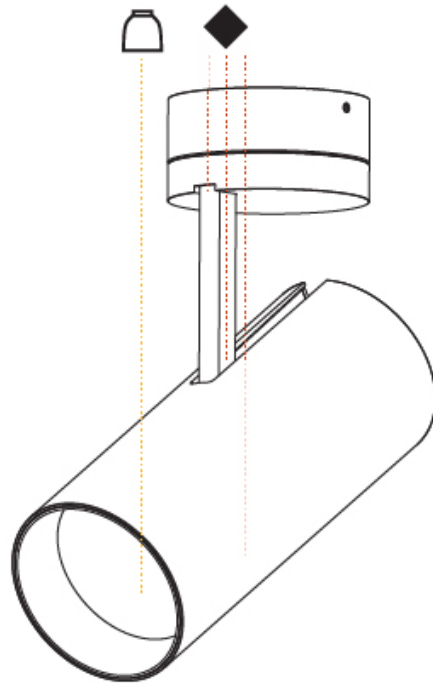

A3D116-

PROJECT

TYPE

SPECIFIER

QUANTITY

DATE