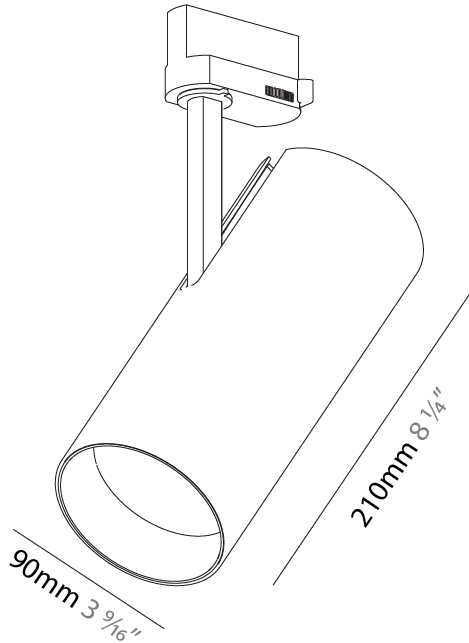

GENERAL

Series: Imagine
Subseries: Imagine 90
Brand: Prolicht
Division: Architectural
Mounting Type: Track
Mounting Location: Ceiling

PHYSICAL

Shape: Cylinder
Diameter (mm): 90
Diameter (in): 3 9/16
Height (mm): 210
Height (in): 8 1/4
Max. Overall Height (mm): 230
Max. Overall Height (in): 9 1/16
Light Distribution: Adjustable / Direct
Weight (kg): 0.886
Weight (lbs): 1.95
Fixture Finish: SSR / BKV / CWI / CRY / HAB / UFT / ITA / RUA / FTG / MYG / LOD / PUS / FRO / FUP / KIA / POP / BLS / SPG / MEY / GOH / GUM / CHC / COM / ABZ / JAG / OBR / MOS / ROR
Fixture Material: Aluminum Die Cast

ELECTRICAL

Lamp Type: LED (Zhaga Standard)
Input Wattage (W): 28
Total Output Wattage (W): 26
Dimming: Tri-Mode (Non-Dimming and Phase Dimming (120Vac only) and 0-10V Dimming)
Driver Included: Yes
Driver Location: Integrated
Driver Type: Constant Current - Universal
Driver Class: Class 2
Input Voltage (V): 120 - 277
Constant Current (MA): 700

LED

Number of LEDs: 1
Color Temperature (°K): 2700 / 3000 / 3500 / 4000
Max. Delivered Lumen (lm): 1917 / 1995 / 2114 / 2157
Nominal Lumen (lm): 2909 / 3028 / 3208 / 3273
CRI: >90 CRI
Lamp Life (hrs): 50000

OPTICAL

Reflector°: 6 / 14 / 32

RATINGS AND CERTIFICATIONS

Certified By: Certified for North American Standards
IP rating: IP20

90°

350°